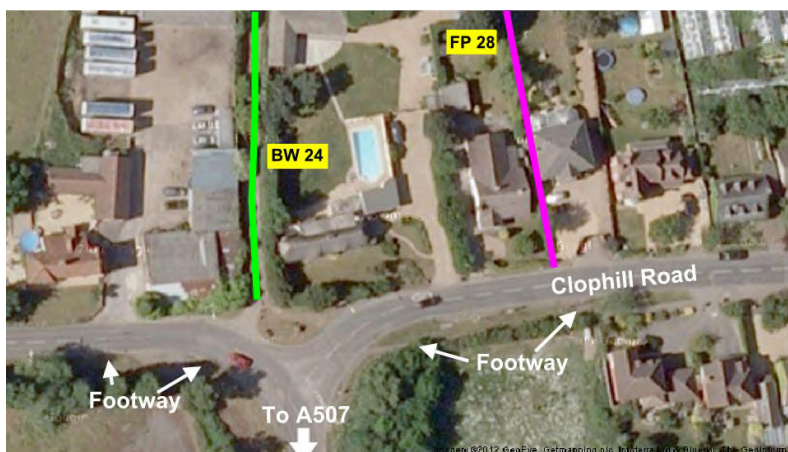

Appendix C

Photographs of Maulden Footpath No. 28 and Bridleway No. 24

Maulden Footpath No. 28

Point A - The junction of Footpath No. 28 with Clophill Road looking north.

Looking south along Footpath No. 28 towards point A.

Looking south along Footpath No. 28 towards point A.

Point B - Looking south along Footpath No. 28 towards the rear of Nos. 123 and 123b Clophill Road.

Aerial photograph showing 3-way road junction, footpath, bridleway, and locations of footways.

Maulden Bridleway No. 24

Point A – Looking west along Clophill Road towards the road junction. NB new warning sign evident.

Looking west along Clophill Road towards the road junction and point C (behind bins and chevrons).

Point C – Looking north from Clophill Road along Bridleway No. 24.

Looking north along Bridleway No. 24.

Looking north along Bridleway No. 24 towards point B.